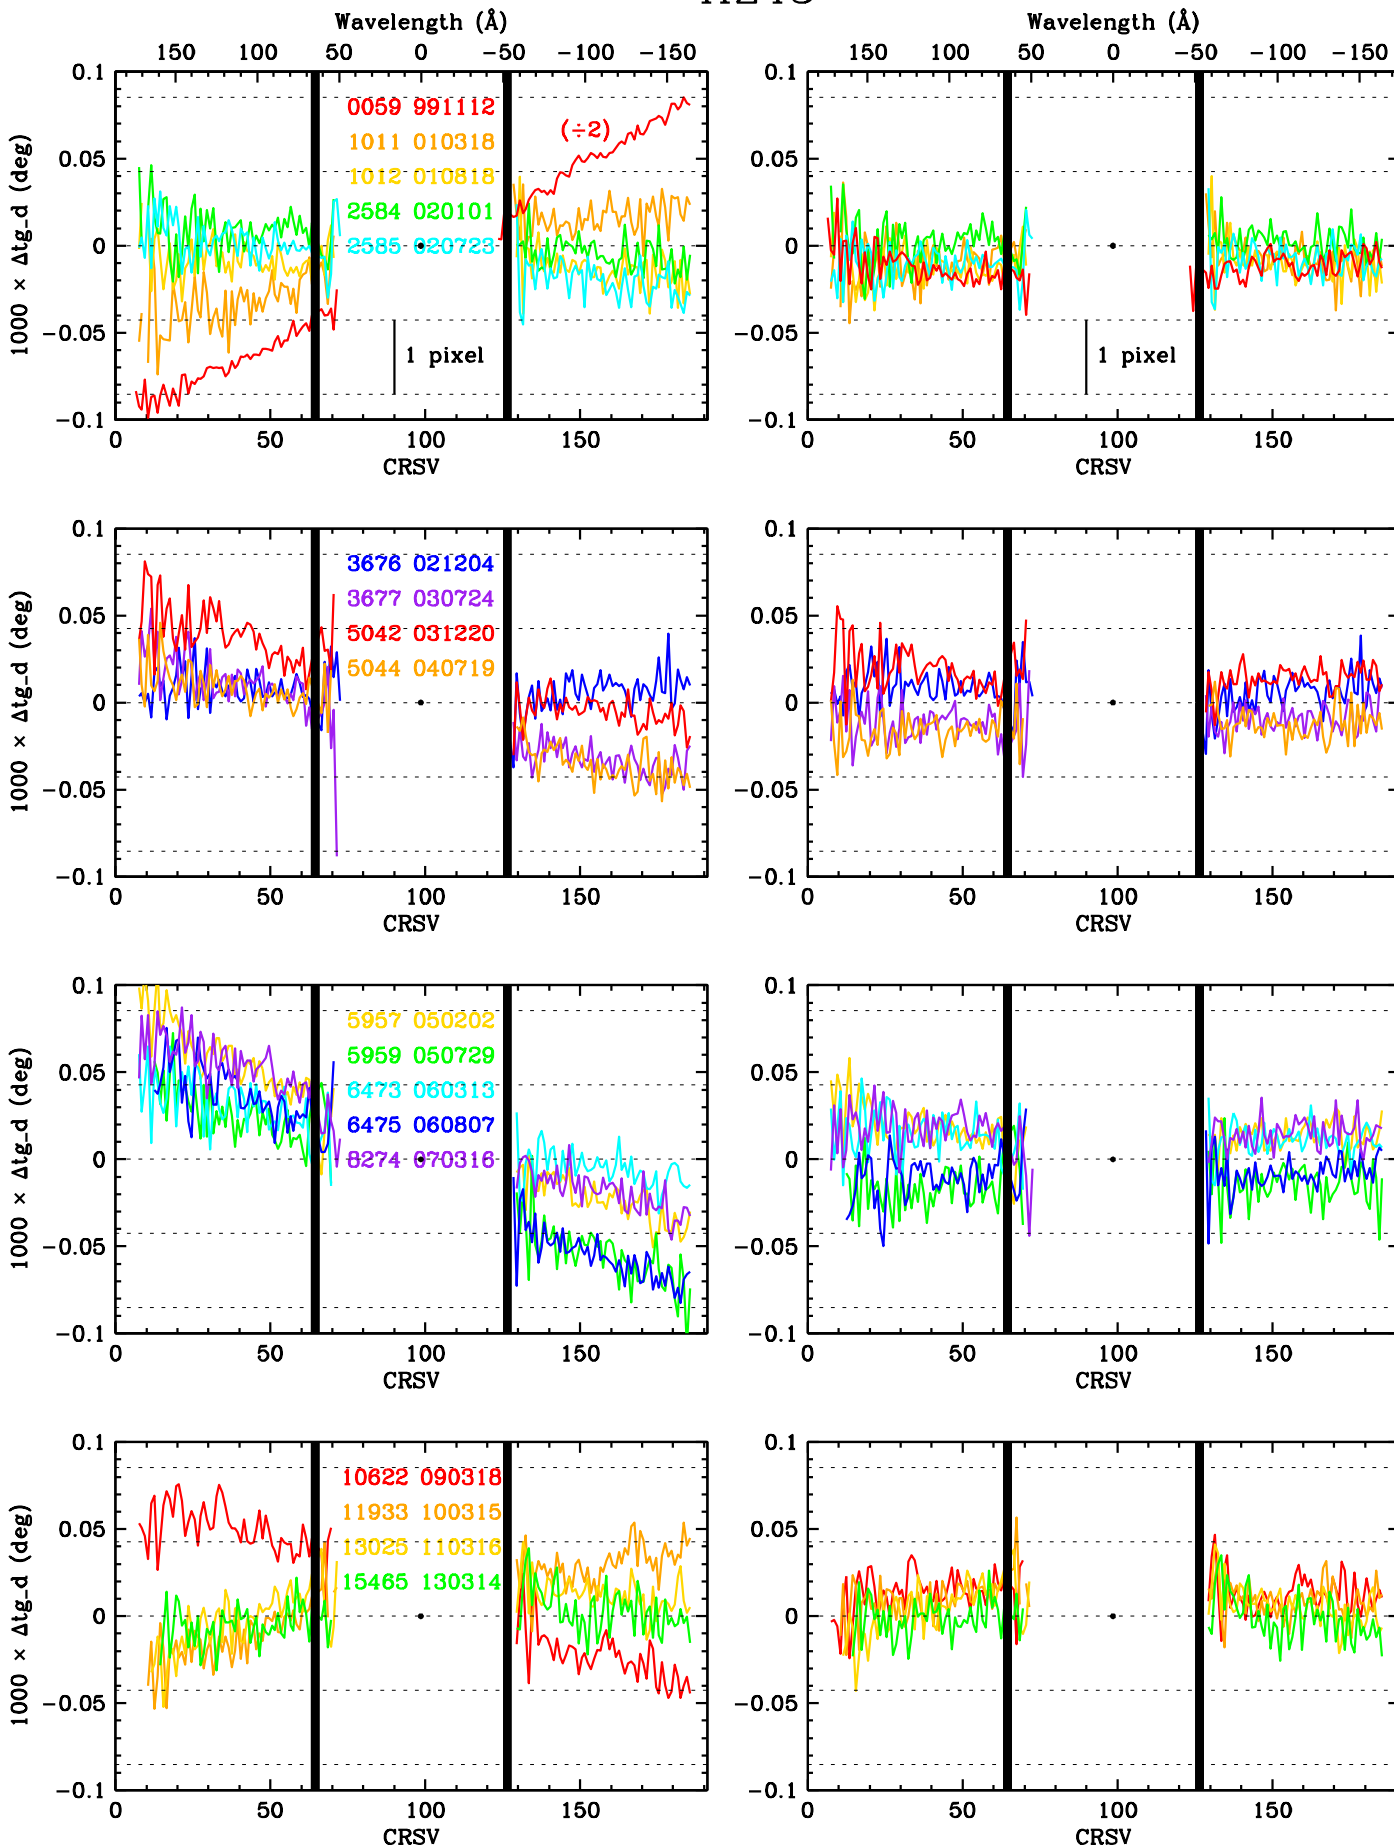

HZ43

With tilt

Tilt removed